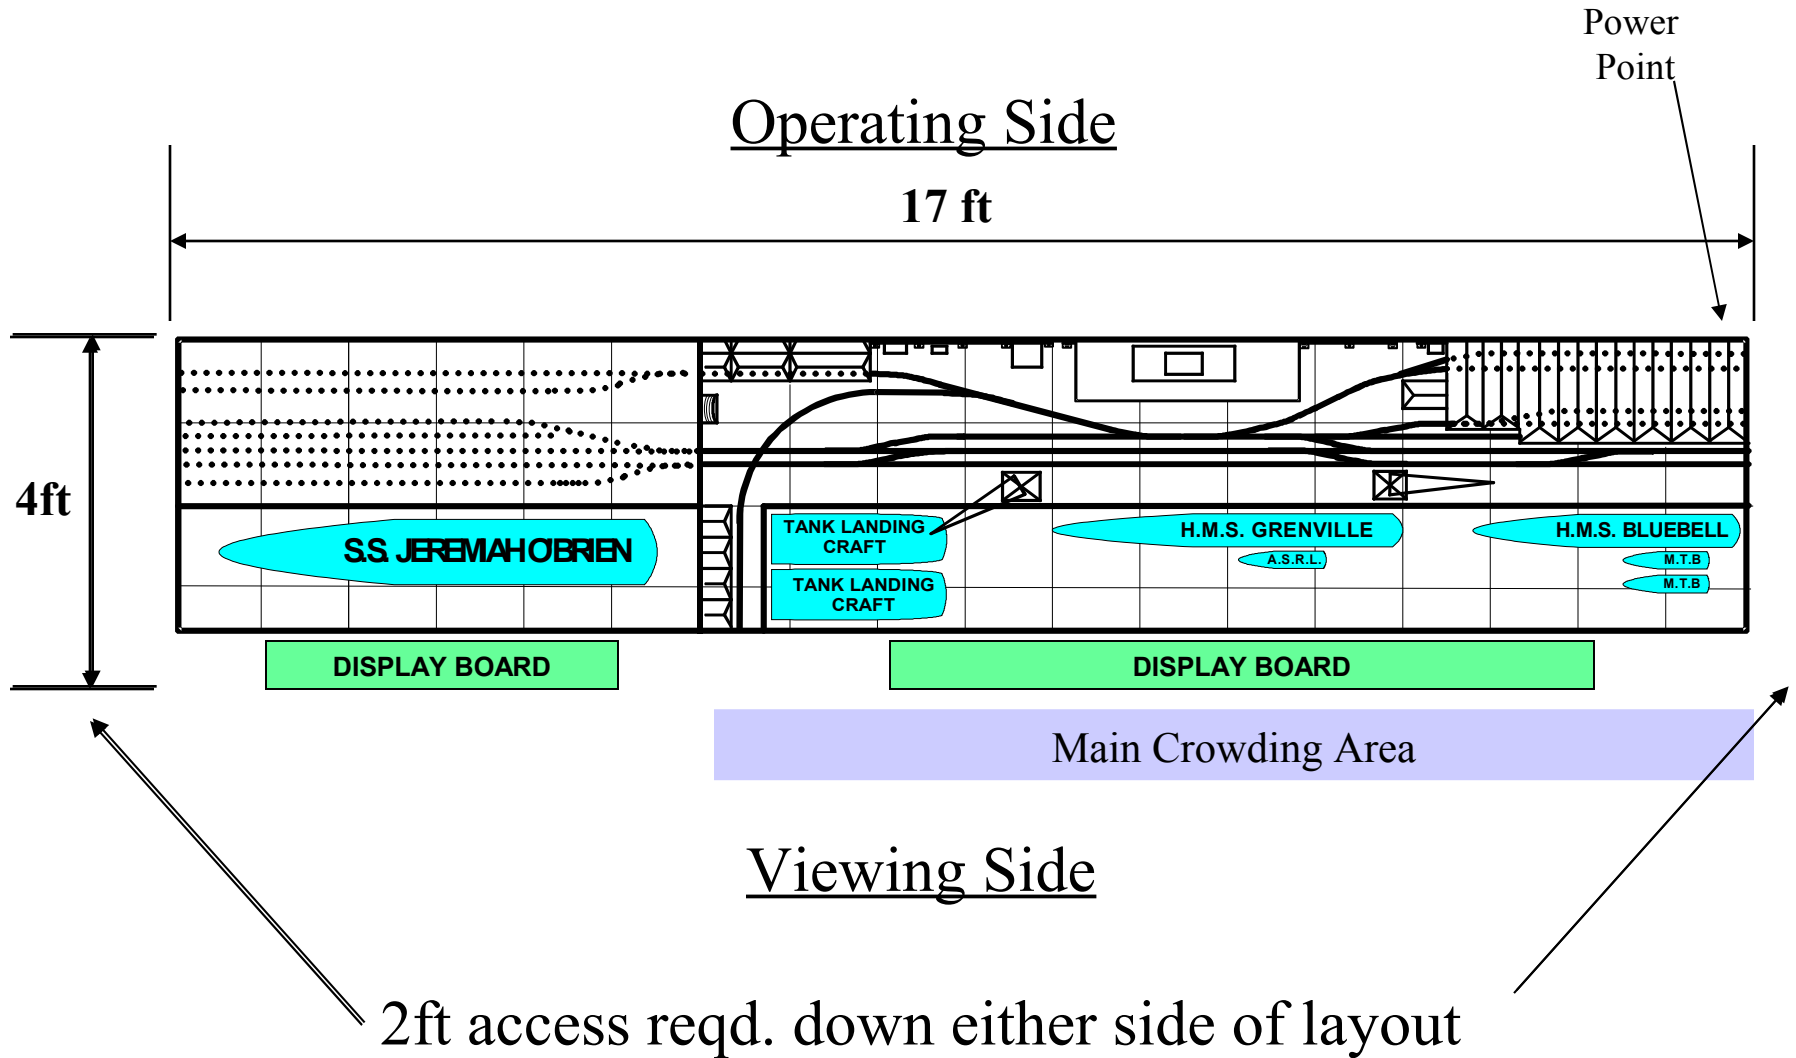

# OVERLORD 2

Operating Side

25 ft

Power Point

4ft

DISPLAY BOARD

DISPLAY BOARD

Main Crowding Area

Viewing Side

2ft access reqd. down either side of layout

# OVERLORD 1 & 2

Operating Side

37 ft

Power Point

Viewing Side

2ft access reqd. down either side of layout