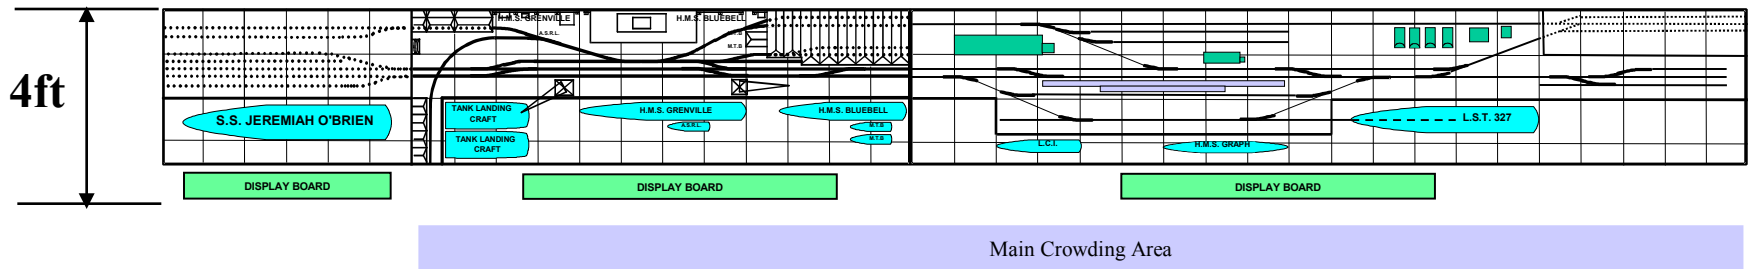

Main Crowding Area

Viewing Side

2ft access reqd. down either side of layout

OVERLORD 1 & 2

Operating Side

37 ft

Power Point

Viewing Side

2ft access reqd. down either side of layout