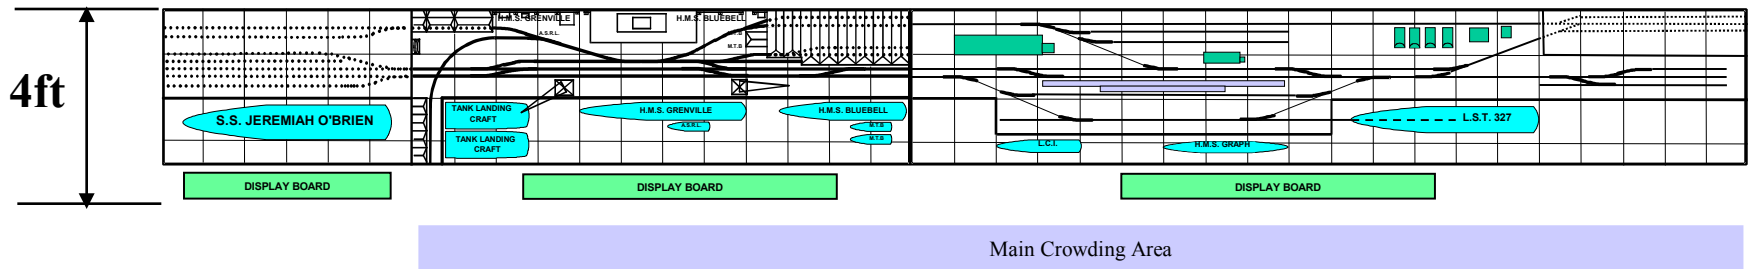

Viewing Side

2ft access reqd. down either side of layout

# OVERLORD 1 & 2

Operating Side

37 ft

Power Point

Viewing Side

2ft access reqd. down either side of layout