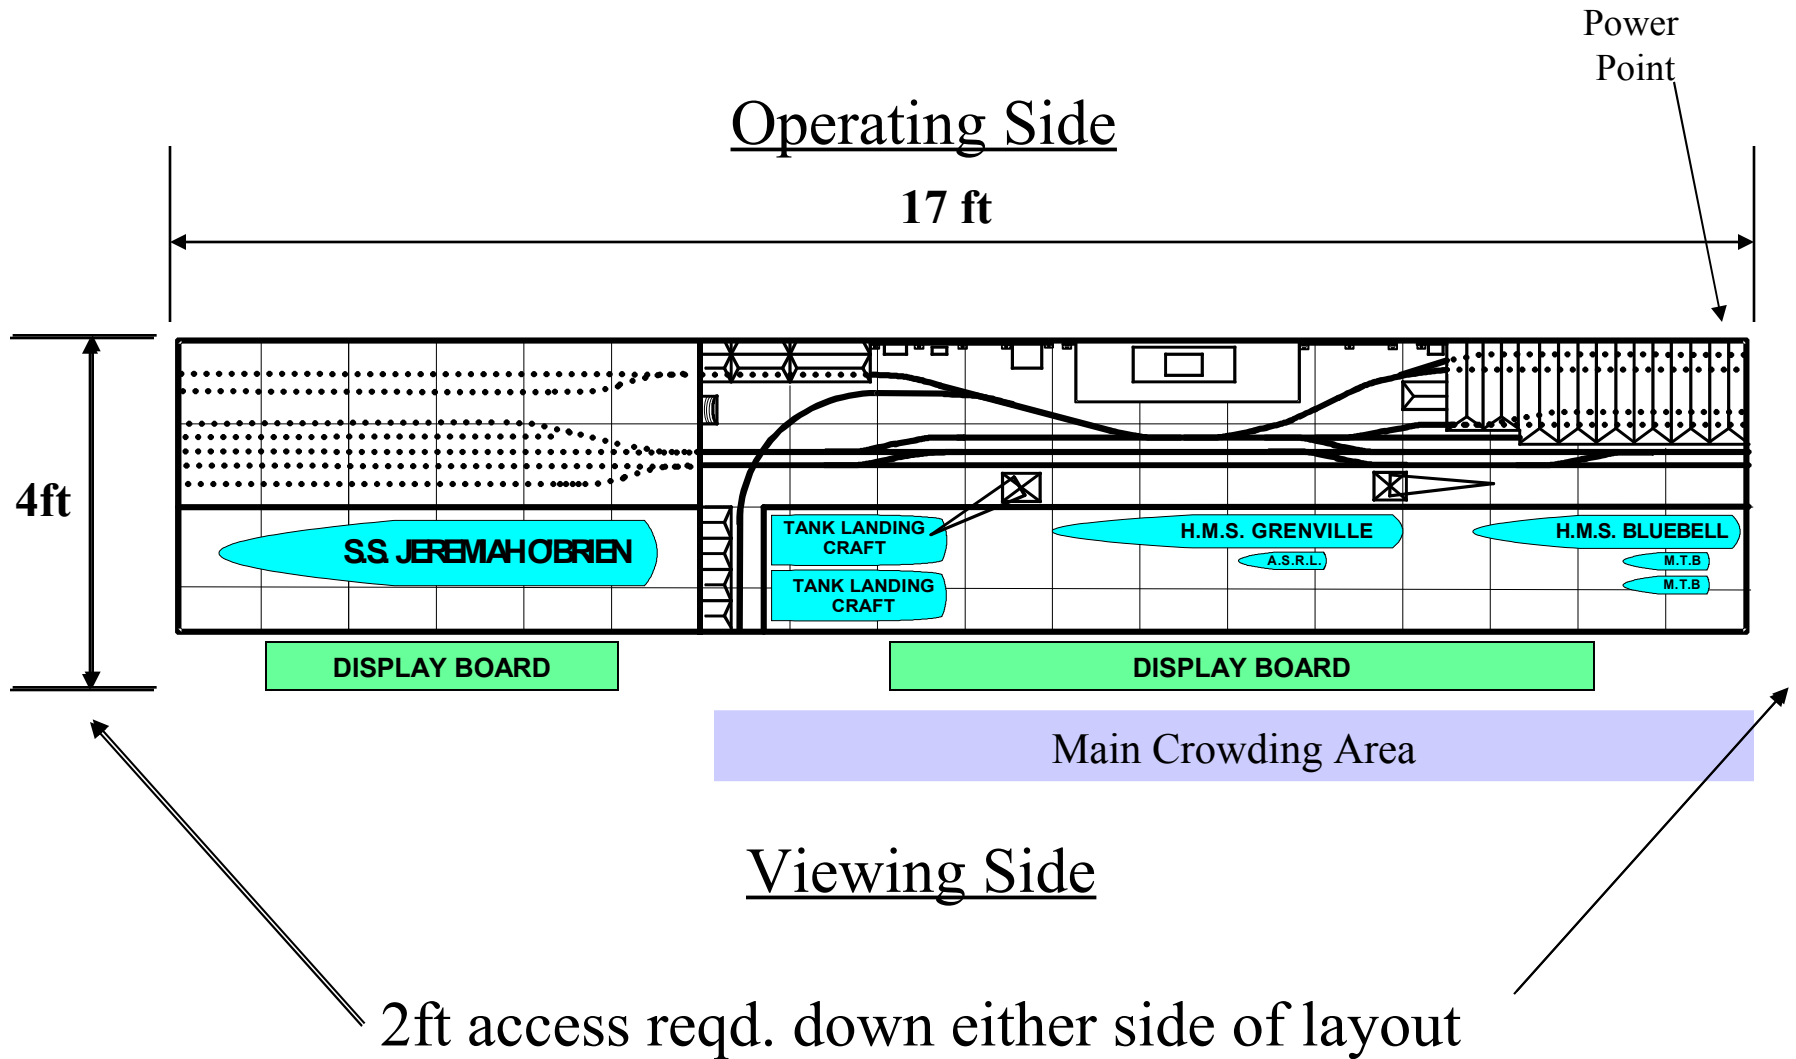

OVERLORD 1

OVERLORD 2

Operating Side

25 ft

Power Point

4ft

DISPLAY BOARD

DISPLAY BOARD

Main Crowding Area

Viewing Side

2ft access reqd. down either side of layout

OVERLORD 1 & 2

Operating Side

37 ft

Power Point

Viewing Side

2ft access reqd. down either side of layout