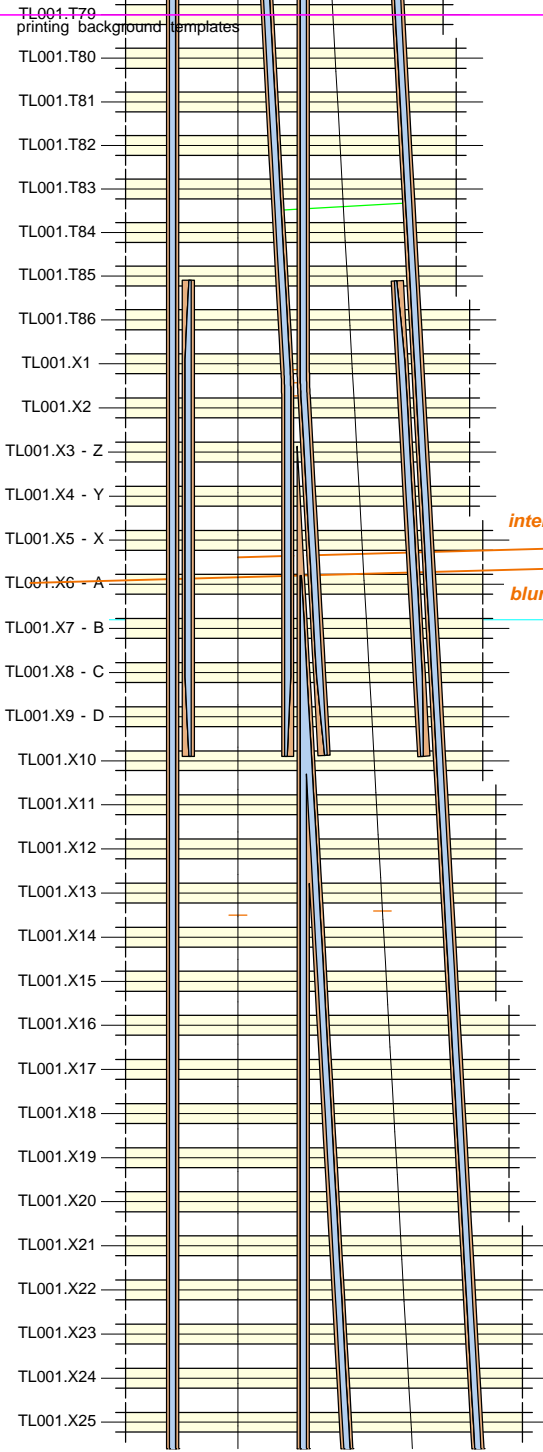

150

300

450

this page begins: top(X)=260.0mm, left(Y)=0mm

all pages origin (a/1): top(X)=0mm, left(Y)=0mm a/2

mm

this page begins: top(X)=520.0mm, left(Y)=0mm

all pages origin (a/1): top(X)=0mm, left(Y)=0mm a/3

600

750