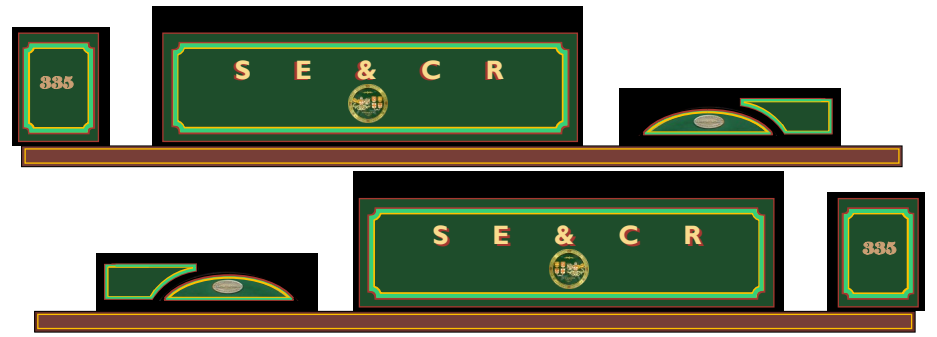

S E & C R

South Eastern & Chatham Railway Class R1 0-6-0T

Designed to fit Hornby Dublo/Wrenn Body

335	335	337	337	339	339	340	340	147	147	10	10	154	154
128	128	174	174	47	47	127	127	69	69	107	107		

S E & C R

S E & C R

S E & C R

S
E
&
C
R

S
E
&
C
R

S
E
&
C
R

S E & C R
S E & C R
S E & C R
S E & C R

BONUS SHEET!

South Eastern & Chatham Railway Class R1 0-6-0T

Designed to fit Hornby Dublo/Wrenn Body